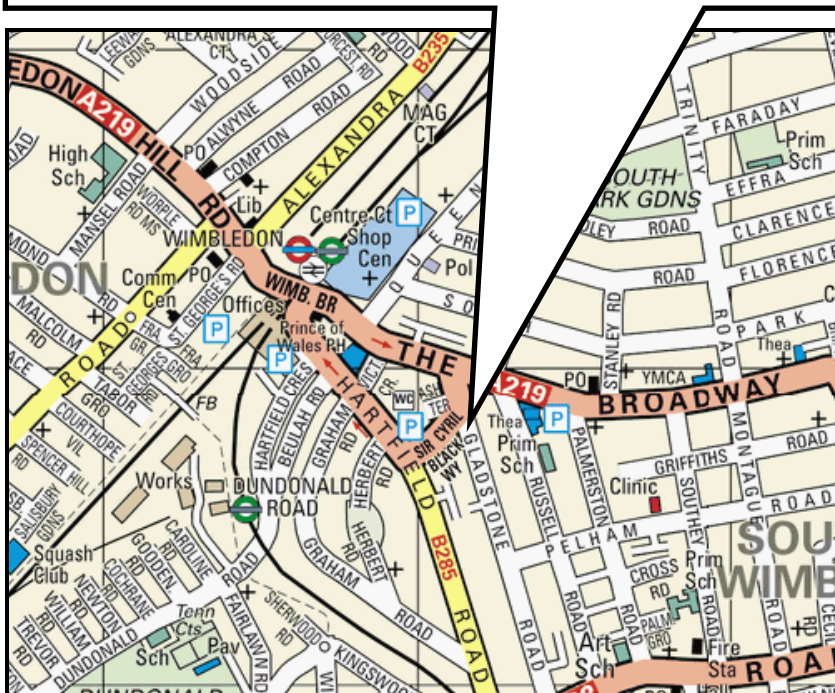

Directions from Wimbledon Station:

Turn LEFT out of station. Walk down the Broadway past Centre Court and Morrison's. Turn RIGHT after TK Maxx into Gladstone Road. The Collingham House reception door is 50 yards down on the left, just after Evans Cycles.