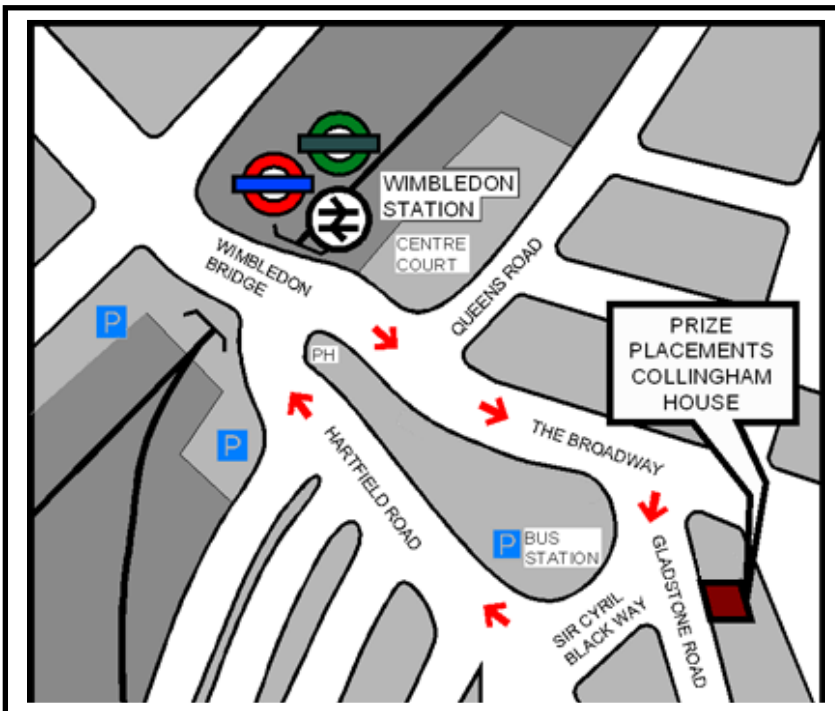

Directions from Wimbledon Station:

Turn LEFT out of station. Walk down the Broadway past Centre Court and Morrison's. Turn RIGHT after TK Maxx into Gladstone Road. The Collingham House reception door is 50 yards down on the left, just after Evans Cycles.